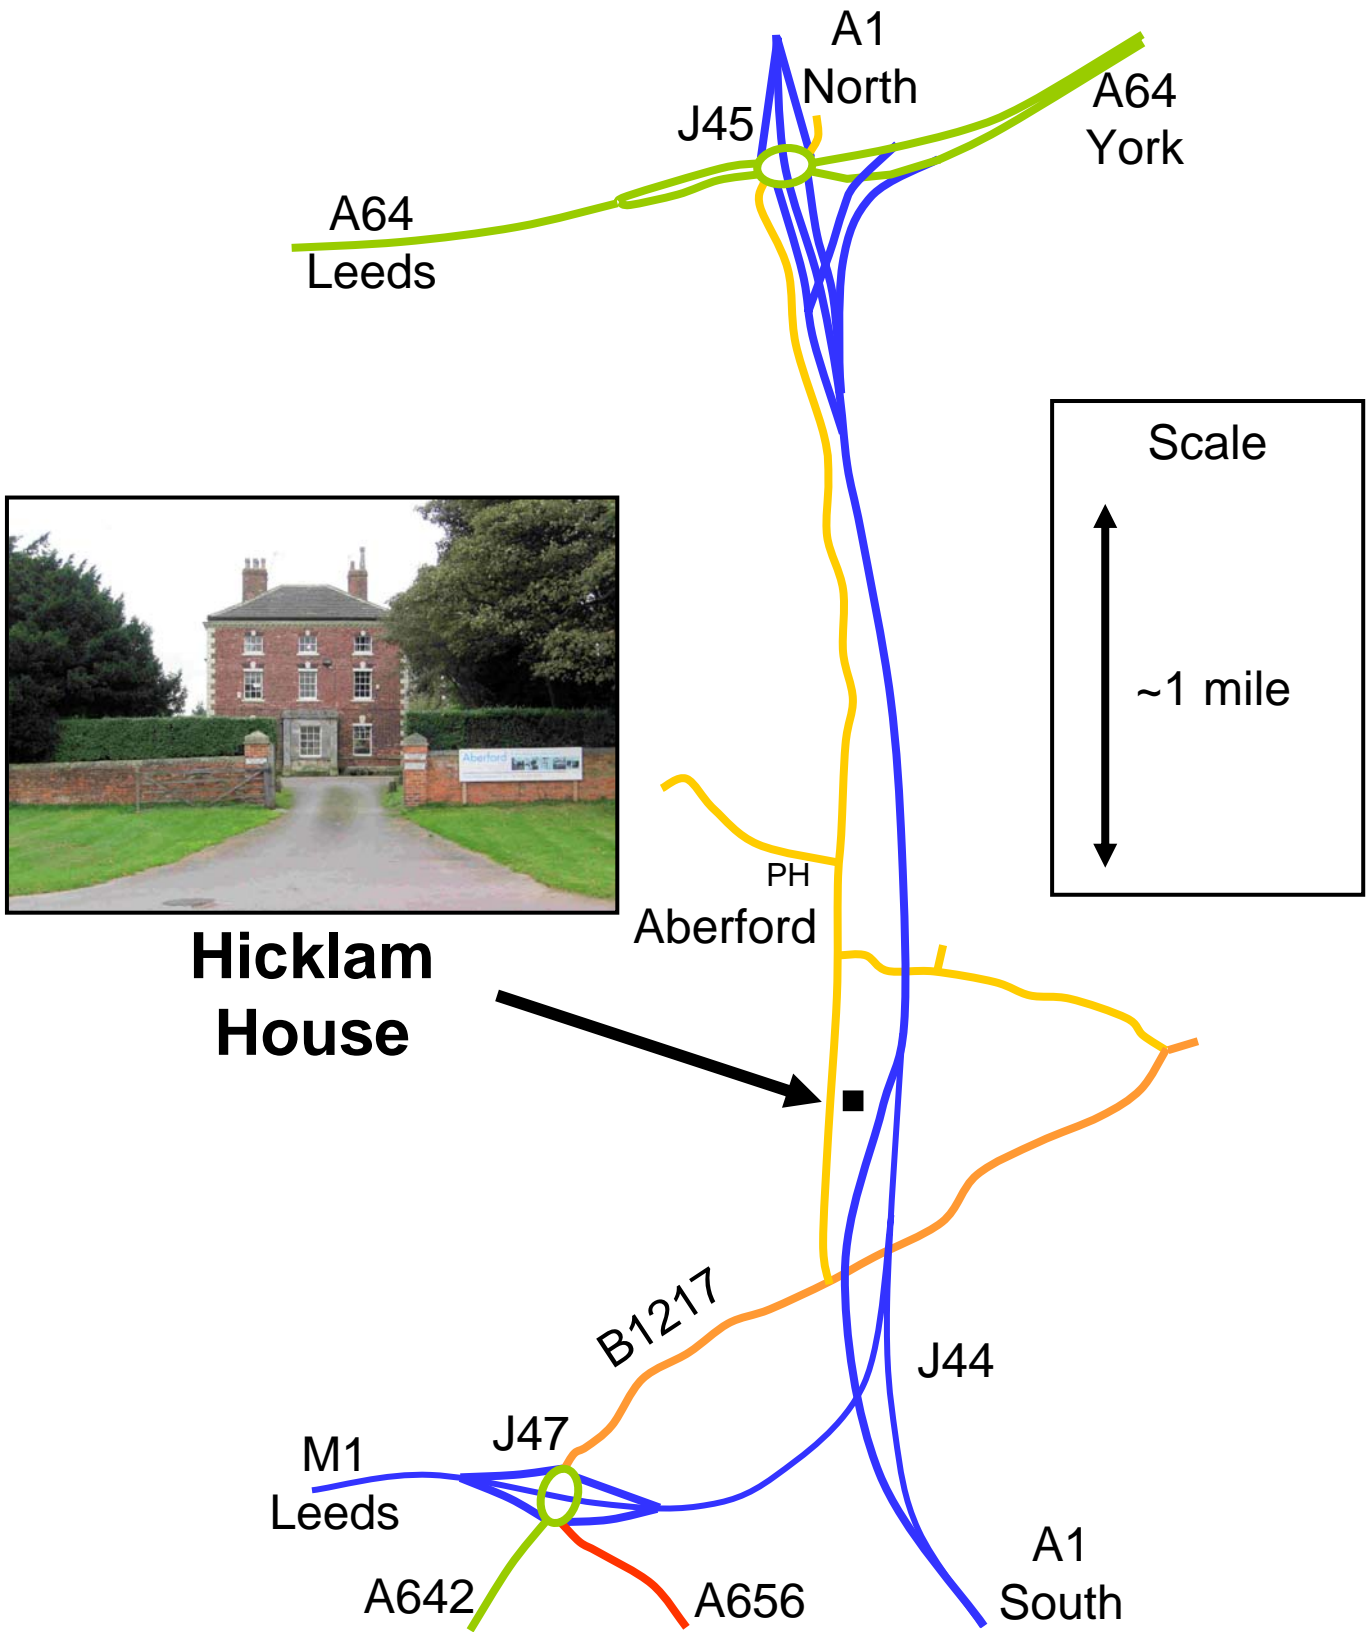

Aberford interiors

Hicklam House, Aberford, Near Leeds, West Yorkshire LS25 3DP
Tel: 0113 2813209 Fax 0113 2813121
www.aberfordinteriors.co.uk
enquiries@aberfordinteriors.co.uk